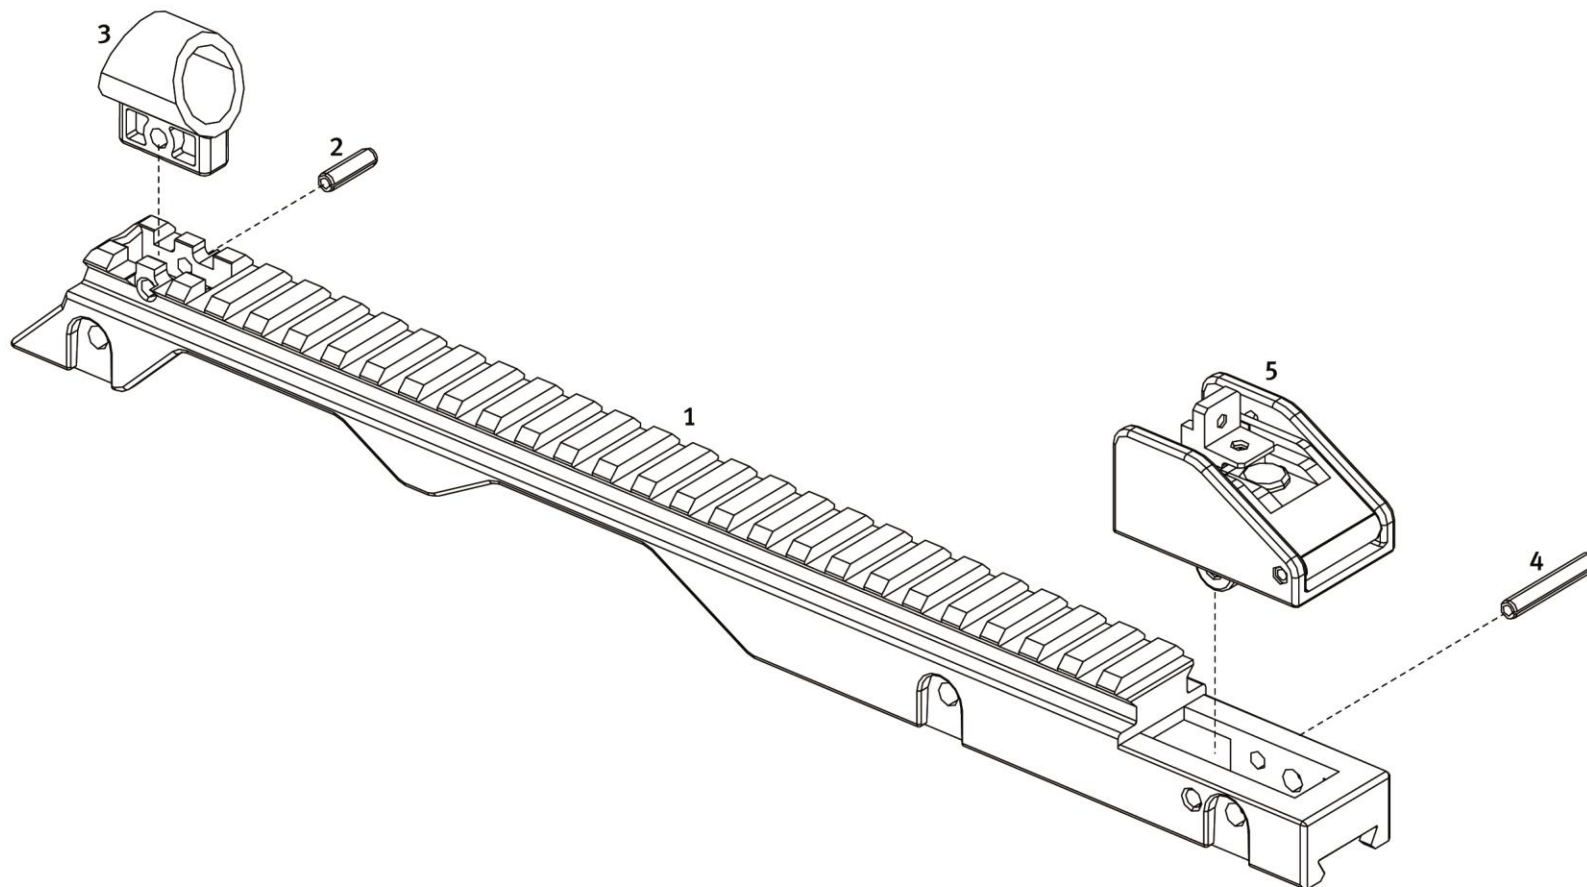

Semi-Automatic Rifle
HK243

Calibre
.223 Rem.

Sight rail, compl.

Spare Parts Catalogue
Heckler & Koch GmbH

Semi-Automatic Rifle HK243 Calibre .223 Rem.	Sight rail, compl.	 Spare Parts Catalogue Heckler & Koch GmbH

Item	Designation	Ident.-No. "black"	Ident.-No. "RAL8000"	Comments
--	Sight rail, compl. (Item 1 - 5)	218520		
1	Sight rail	218521		
2	Clamping sleeve for front sight	983872		
3	Front sight	217796		
4	Clamping sleeve for rear sight	983871		
5	Rear sight, compl.	218522