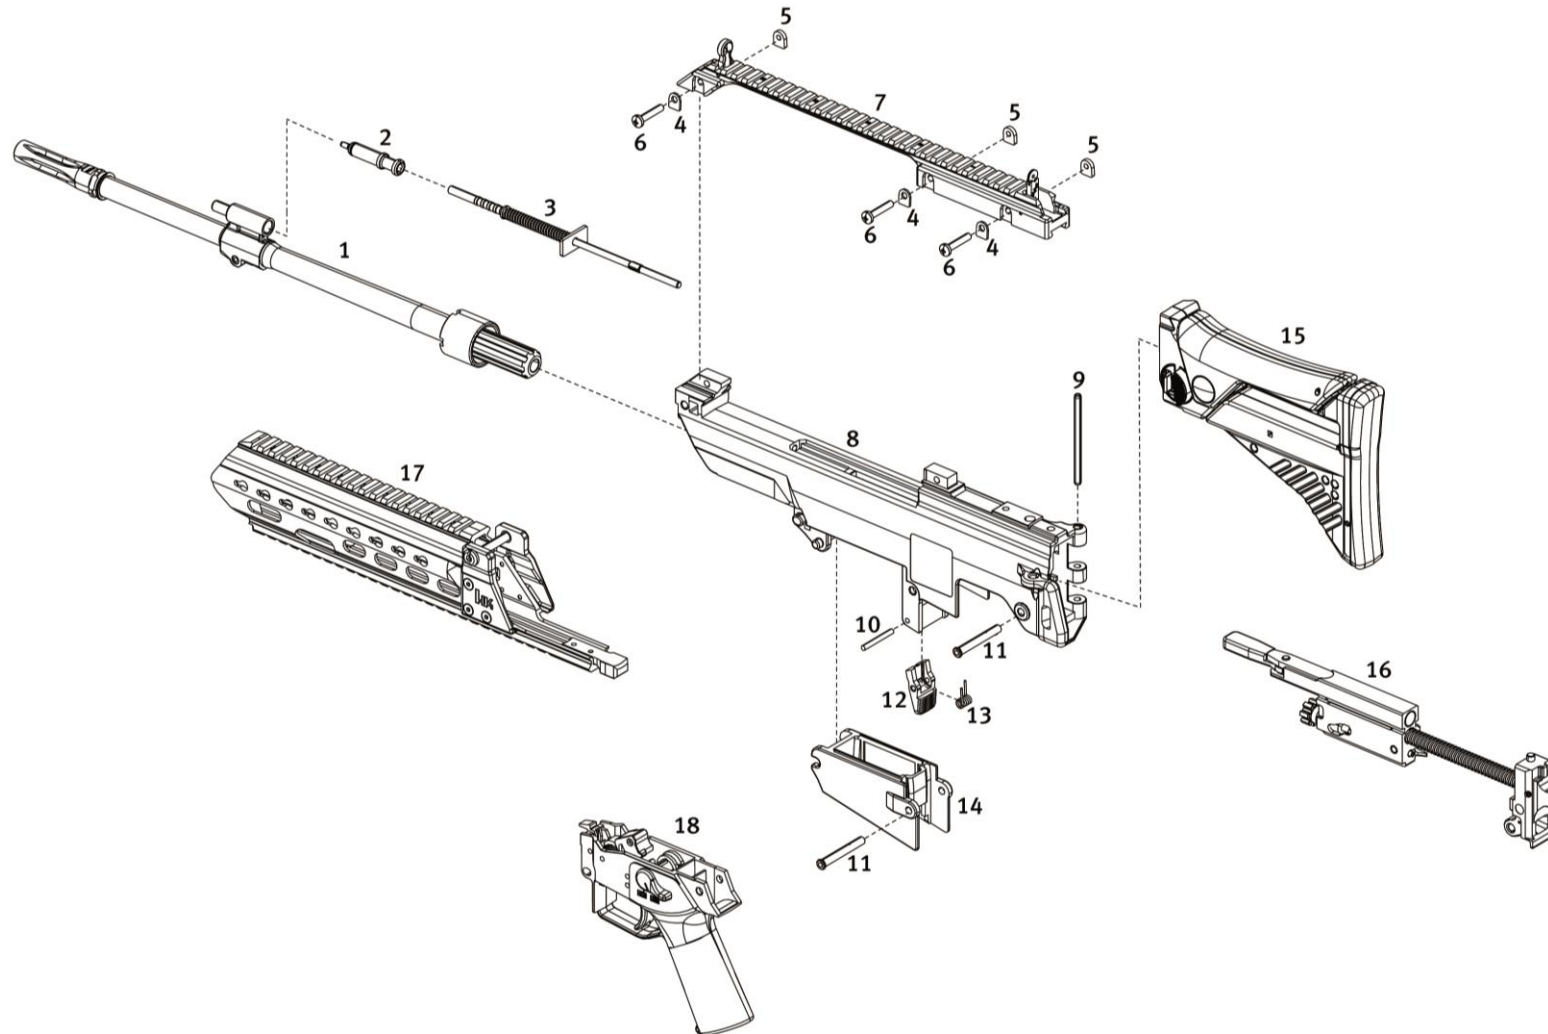

Semi-Automatic Rifle
HK243

Calibre
.223 Rem.

HK243 S TAR Semi-Automatic Rifle

Spare Parts Catalogue
Heckler & Koch GmbH

Semi-Automatic Rifle HK243 Calibre .223 Rem.	HK243 S TAR Semi-Automatic Rifle	 Spare Parts Catalogue Heckler & Koch GmbH

Item	Designation	Ident.-No. "black"	Ident.-No. "RAL8000"	Comments
--	HK243 S TAR Semi-Automatic Rifle (Item 1 - 18)	237932	237794	
1	Barrel, compl.	237914		Includes flash hider
2	Gas piston, compl.	205381		
3	Rod, compl.	205384		
4	Washer (3x)	214112		
5	Thread washer (3x)	214113		
6	Screw (3x)	986785		
7	Sight rail, compl.	210931	237909	Sight rail with foldable front sight and foldable rear sight.
8	Receiver	237933	237919	
9	Clamping sleeve for buttstock	205370		
10	Axle for magazine catch	205469		
11	Locking pin, compl. (2x)	214125		
12	Magazine catch	205368		
13	Elbow spring for magazine catch	205369		
14	Magazine well	205471	237782	
15	Adjustable buttstock, assembled	211120	237902	
16	Bolt group with back plate, compl.	211417		
17	Handguard, compl.	237777	237796	
18	Pistol grip, compl.	211412	237784