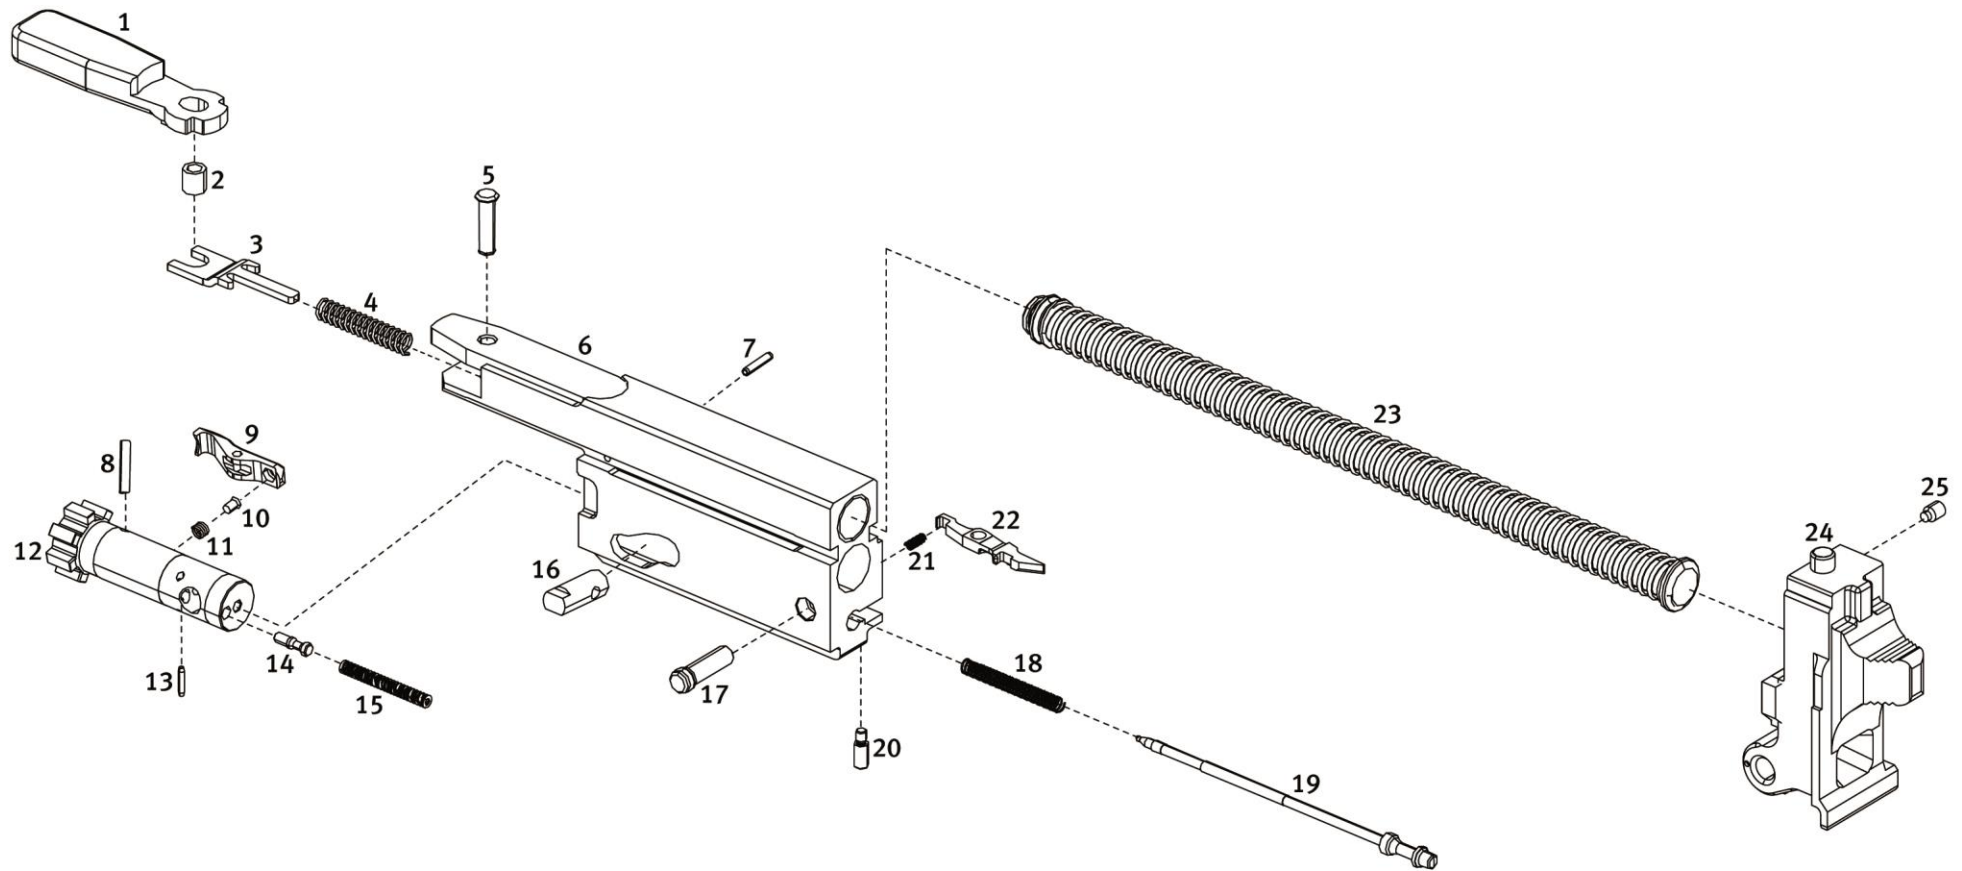

Semi-Automatic Rifle
HK243

Calibre
.223 Rem.

Bolt group with back plate , compl.

Spare Parts Catalogue
Heckler & Koch GmbH

Semi-Automatic Rifle
HK243

Calibre
.223 Rem.

Bolt group with back plate , compl.

Spare Parts Catalogue
Heckler & Koch GmbH

Item	Designation	Ident.-No. "black"	Ident.-No. "RAL8000"	Comments
--	Bolt group with back plate, compl. (Item 1 - 25)	211417		
--	Bolt group, compl. (Item 1 - 22)	211408		
--	Bolt head carrier, compl. (Item 1 - 6)	211409		
1	Charging handle	205395		
2	Bushing for charging handle	205473		
3	Fork	205394		
4	Pressure spring for fork	205393		
5	Rivet	205210		
6	Bolt head carrier, welded	211410		
7	Clamping sleeve for recoil spring	928406		
--	Bolt head, compl. (Item 8 - 15)	211415		
8	Axle for extractor	214644		
9	Extractor	205406		
10	Rubber plug	214662		
11	Pressure spring for extractor	205407		
12	Bolt head	211416		
13	Clamping sleeve	928389		
14	Ejector	205408		
15	Pressure spring for ejector	205411