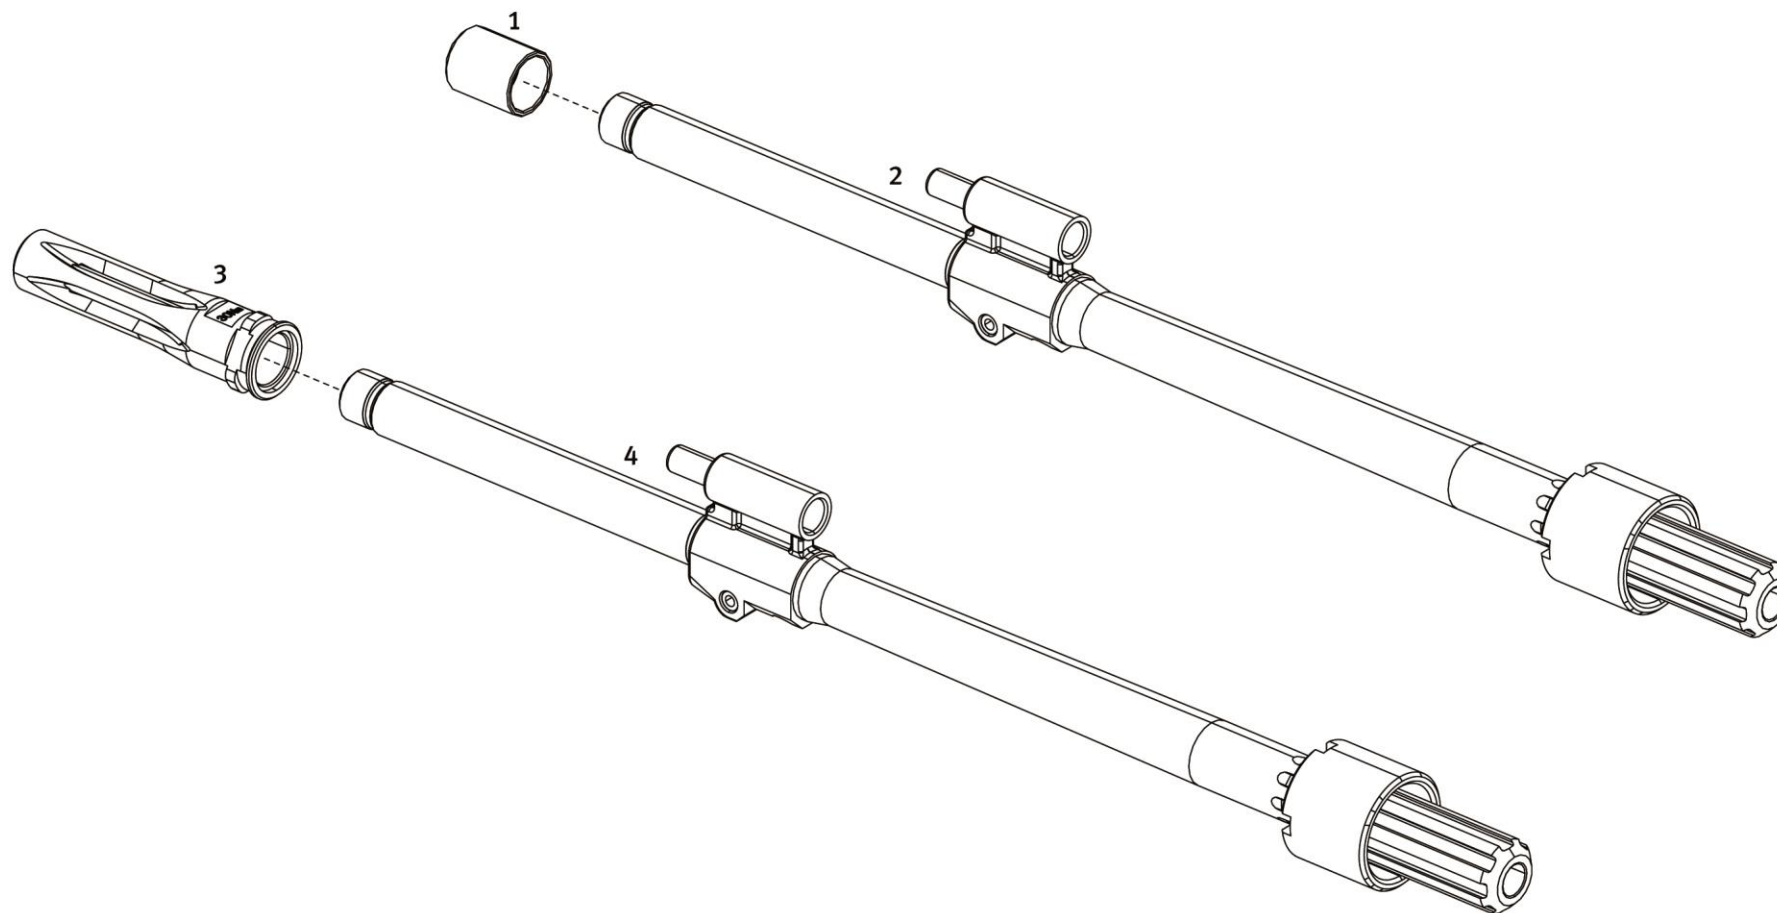

Semi-Automatic Rifle
HK243

Calibre
.223 Rem.

Barrel, compl.

Spare Parts Catalogue
Heckler & Koch GmbH

Semi-Automatic Rifle HK243 Calibre .223 Rem.	Barrel, compl.	 Spare Parts Catalogue Heckler & Koch GmbH

Item	Designation	Ident.-No. "black"	Ident.-No. "RAL8000"	Comments
--	Barrel, compl. with muzzle thread protector (Item 1 - 2)	211406		
1	Muzzle thread protector	235612		
2	Barrel	--		Only as barrel, compl. available.
--	Barrel, compl. with flash hider (Item 3 - 4)	237914		
3	Flash hider	211719		
4	Barrel	--		Only as barrel, compl. available.