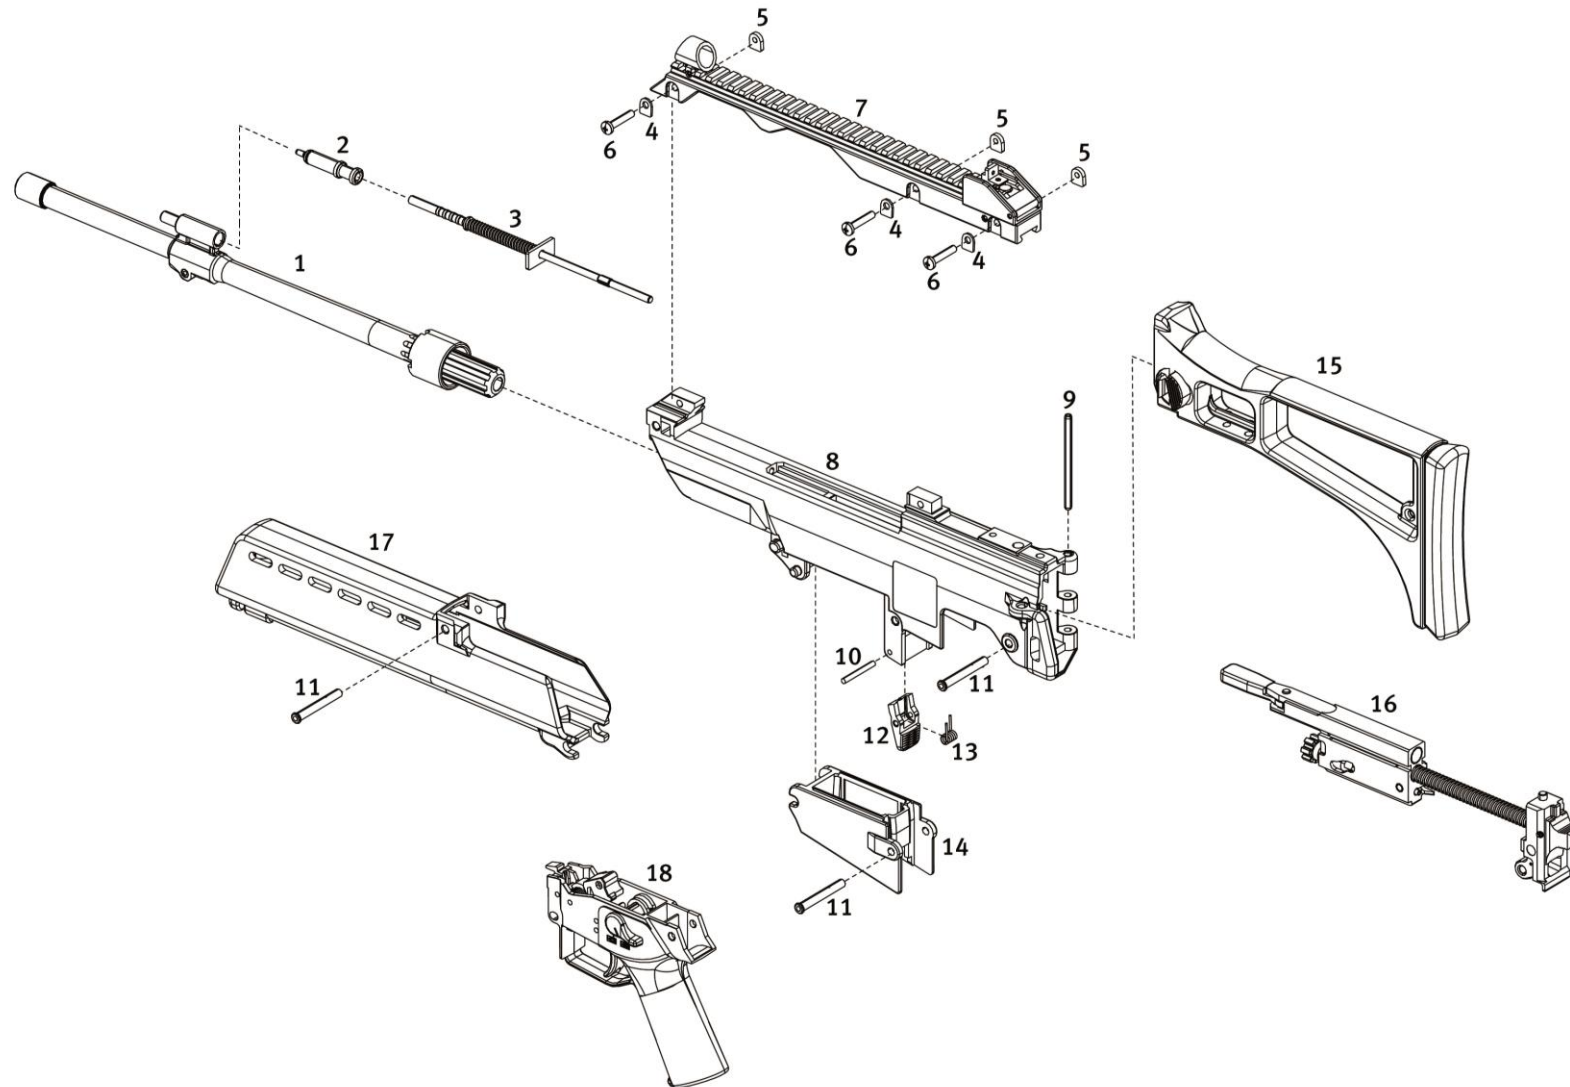

Semi-Automatic Rifle
HK243

Calibre
.223 Rem.

HK243 S SAR Semi-Automatic Rifle

Spare Parts Catalogue
Heckler & Koch GmbH

Semi-Automatic Rifle
HK243

Calibre
.223 Rem.

HK243 S SAR Semi-Automatic Rifle

Spare Parts Catalogue
Heckler & Koch GmbH

Item	Designation	Ident.-No. "black"	Ident.-No. "RAL8000"	Comments
--	HK243 S SAR Semi-Automatic Rifle (Item 1 - 18)	211402	237781	
1	Barrel, compl.	211406		Includes muzzle thread protector
2	Gas piston, compl.	205381		
3	Rod, compl.	205384		
4	Washer (3x)	214112		
5	Thread washer (3x)	214113		
6	Screw (3x)	986785		
7	Sight rail, compl.	218520		
8	Receiver	211403	237783	
9	Clamping sleeve for buttstock	205370		
10	Axle for magazine catch	205469		
11	Locking pin, compl. (3x)	214125		
12	Magazine catch	205368		
13	Elbow spring for magazine catch	205369		
14	Magazine well	205471	237782	
15	Buttstock, assembled	205449	237788	
16	Bolt group with back plate, compl.	211417		
17	Handguard, compl.	205364	237786	
18	Pistol grip, compl.	211412	237784