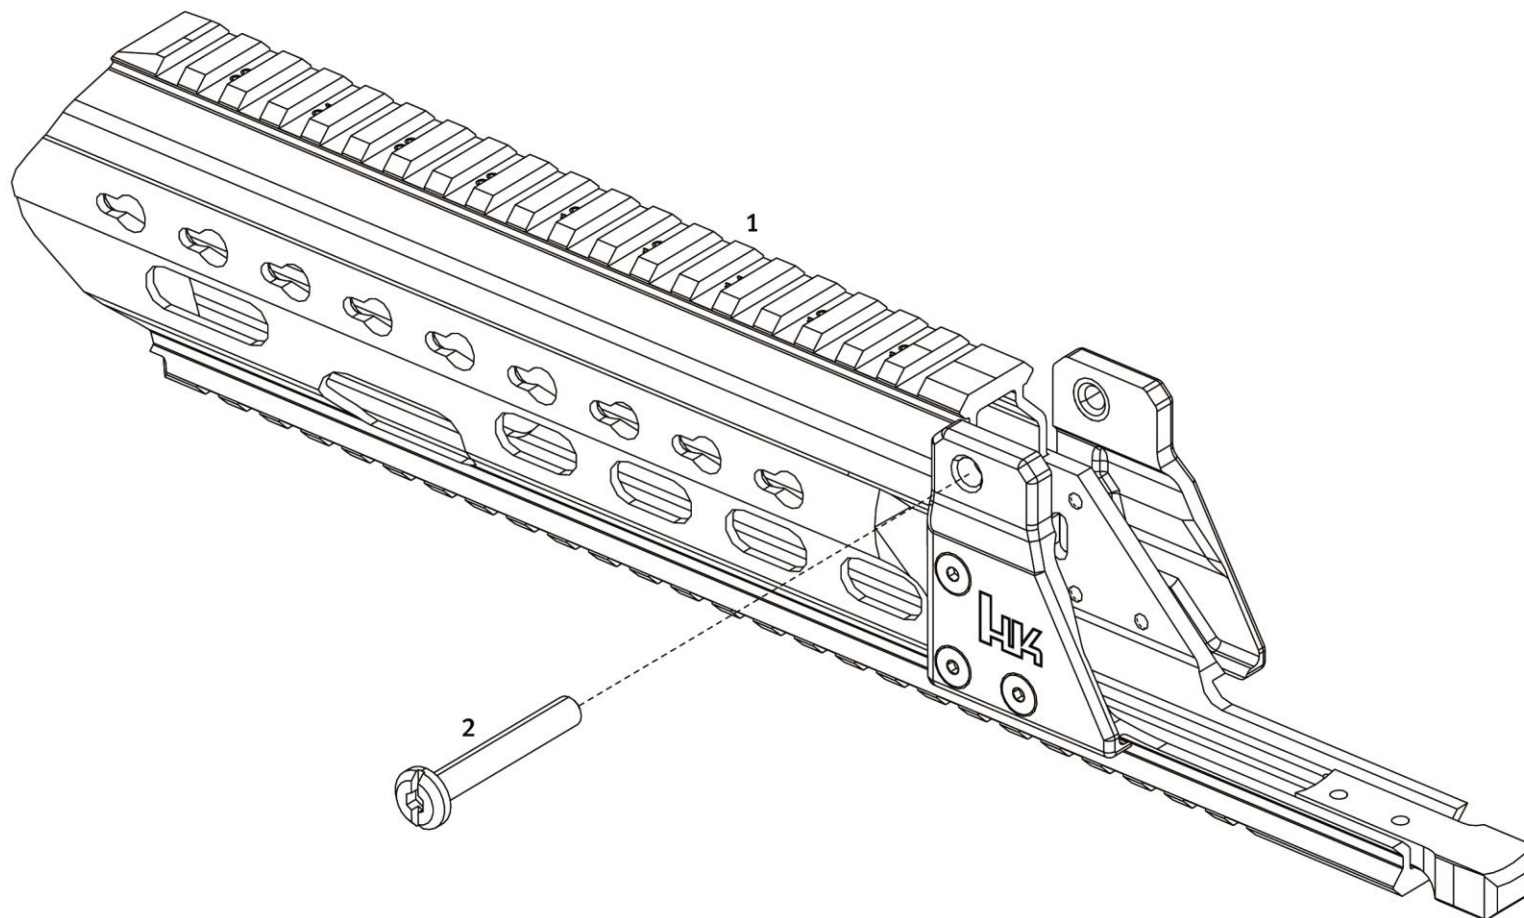

Semi-Automatic Rifle HK243 Calibre .223 Rem.		Handguard, compl.		 Spare Parts Catalogue Heckler & Koch GmbH
Item	Designation	Ident.-No. "black"	Ident.-No. "RAL8000"	Comments
--	Handguard, compl. (Item 1 - 3)	205364	237786	
1	Eyebolt	205362		
2	Leaf spring	205363		
3	Handguard, riveted	205468	237787	

Semi-Automatic Rifle
HK243S TAR

Calibre
.223 Rem.

Aluminium handguard, compl.

Spare Parts Catalogue
Heckler & Koch GmbH