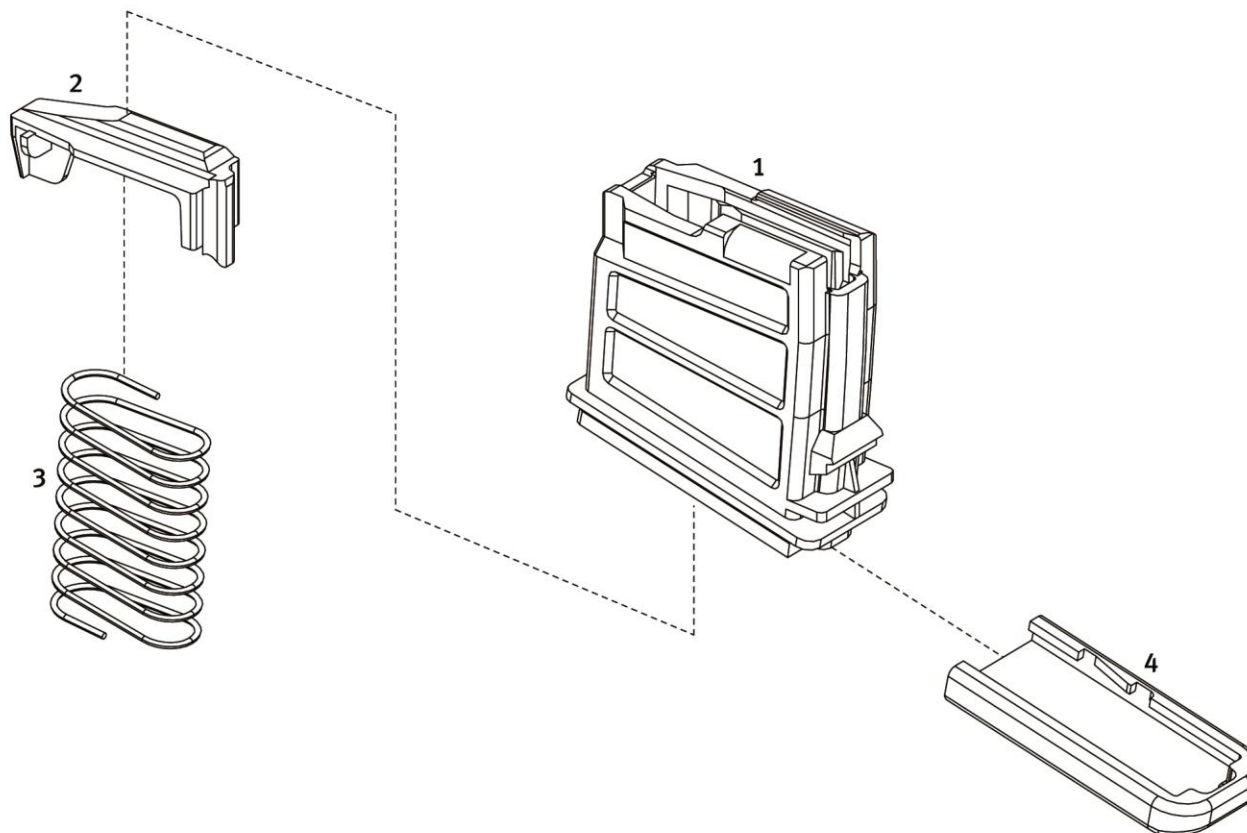

Semi-Automatic Rifle
HK243

Calibre
.223 Rem.

Magazine 10 cartridges, compl.

Spare Parts Catalogue
Heckler & Koch GmbH

Semi-Automatic Rifle HK243 Calibre .223 Rem.	Magazine 10 cartridges, compl.	 Spare Parts Catalogue Heckler & Koch GmbH

Item	Designation	Ident.-No. "black"	Ident.-No. "RAL8000"	Comments
--	Magazine 10 cartridges, compl. (Item 1 - 4)	217929	237927	
1	Magazine housing	217930		
2	Follower	217931		
3	Magazine spring	217932		
4	Magazine floor plate	219447	237931