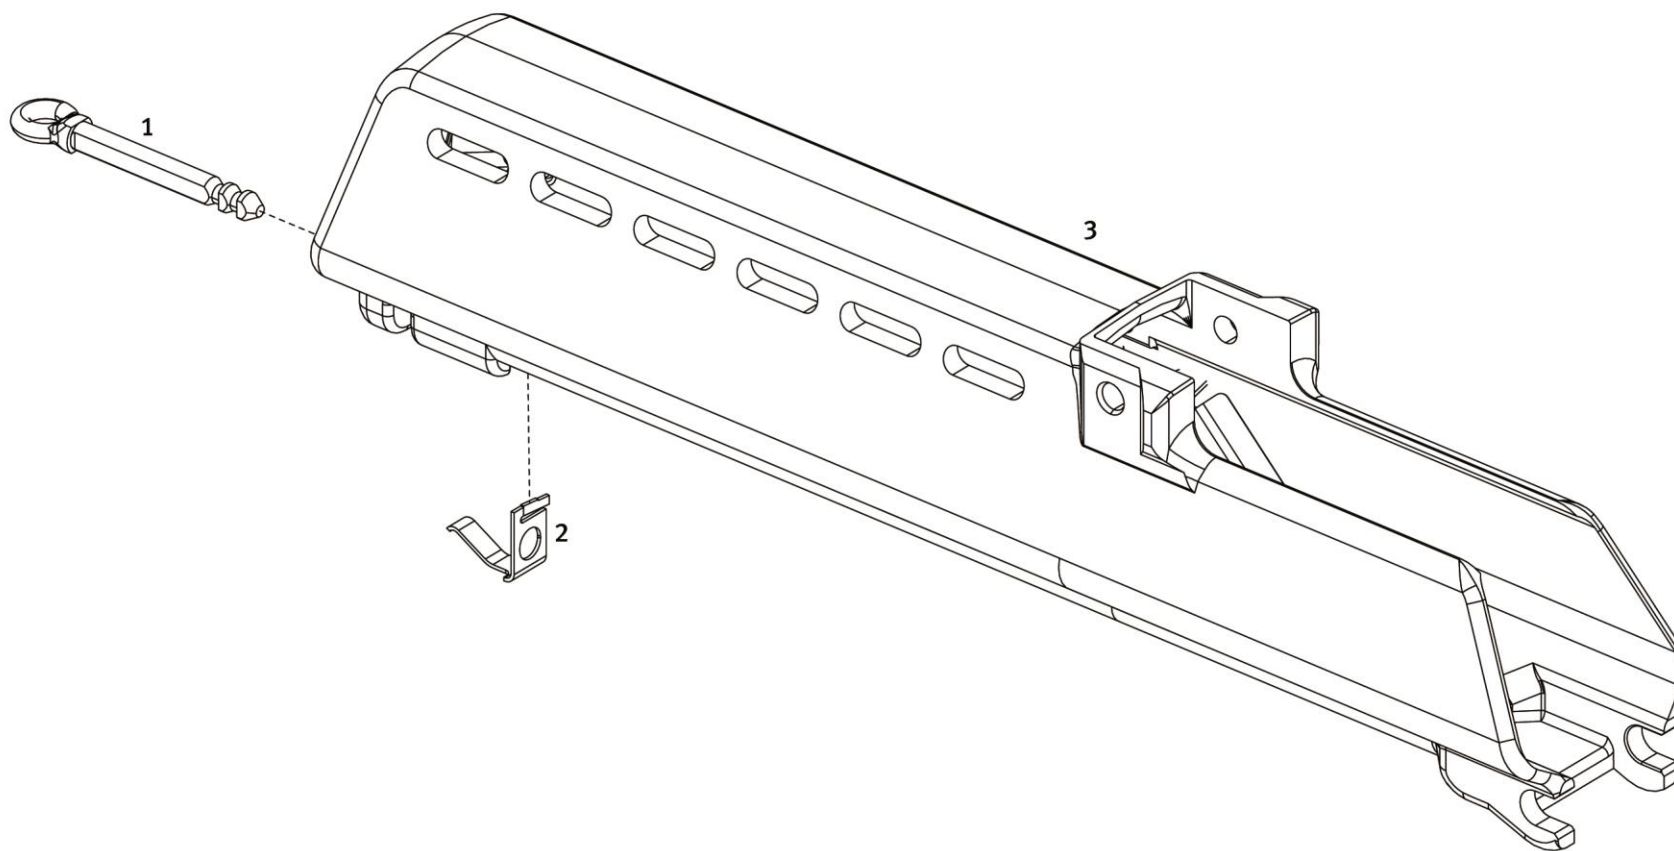

Semi-Automatic Rifle
HK243

Calibre
.223 Rem.

Handguard, compl.

Spare Parts Catalogue
Heckler & Koch GmbH

Semi-Automatic Rifle HK243 Calibre .223 Rem.		Handguard, compl.		 Spare Parts Catalogue Heckler & Koch GmbH
Item	Designation	Ident.-No. "black"	Ident.-No. "RAL8000"	Comments
--	Handguard, compl. (Item 1 - 3)	205364	237786	
1	Eyebolt	205362		
2	Leaf spring	205363		
3	Handguard, riveted	205468	237787