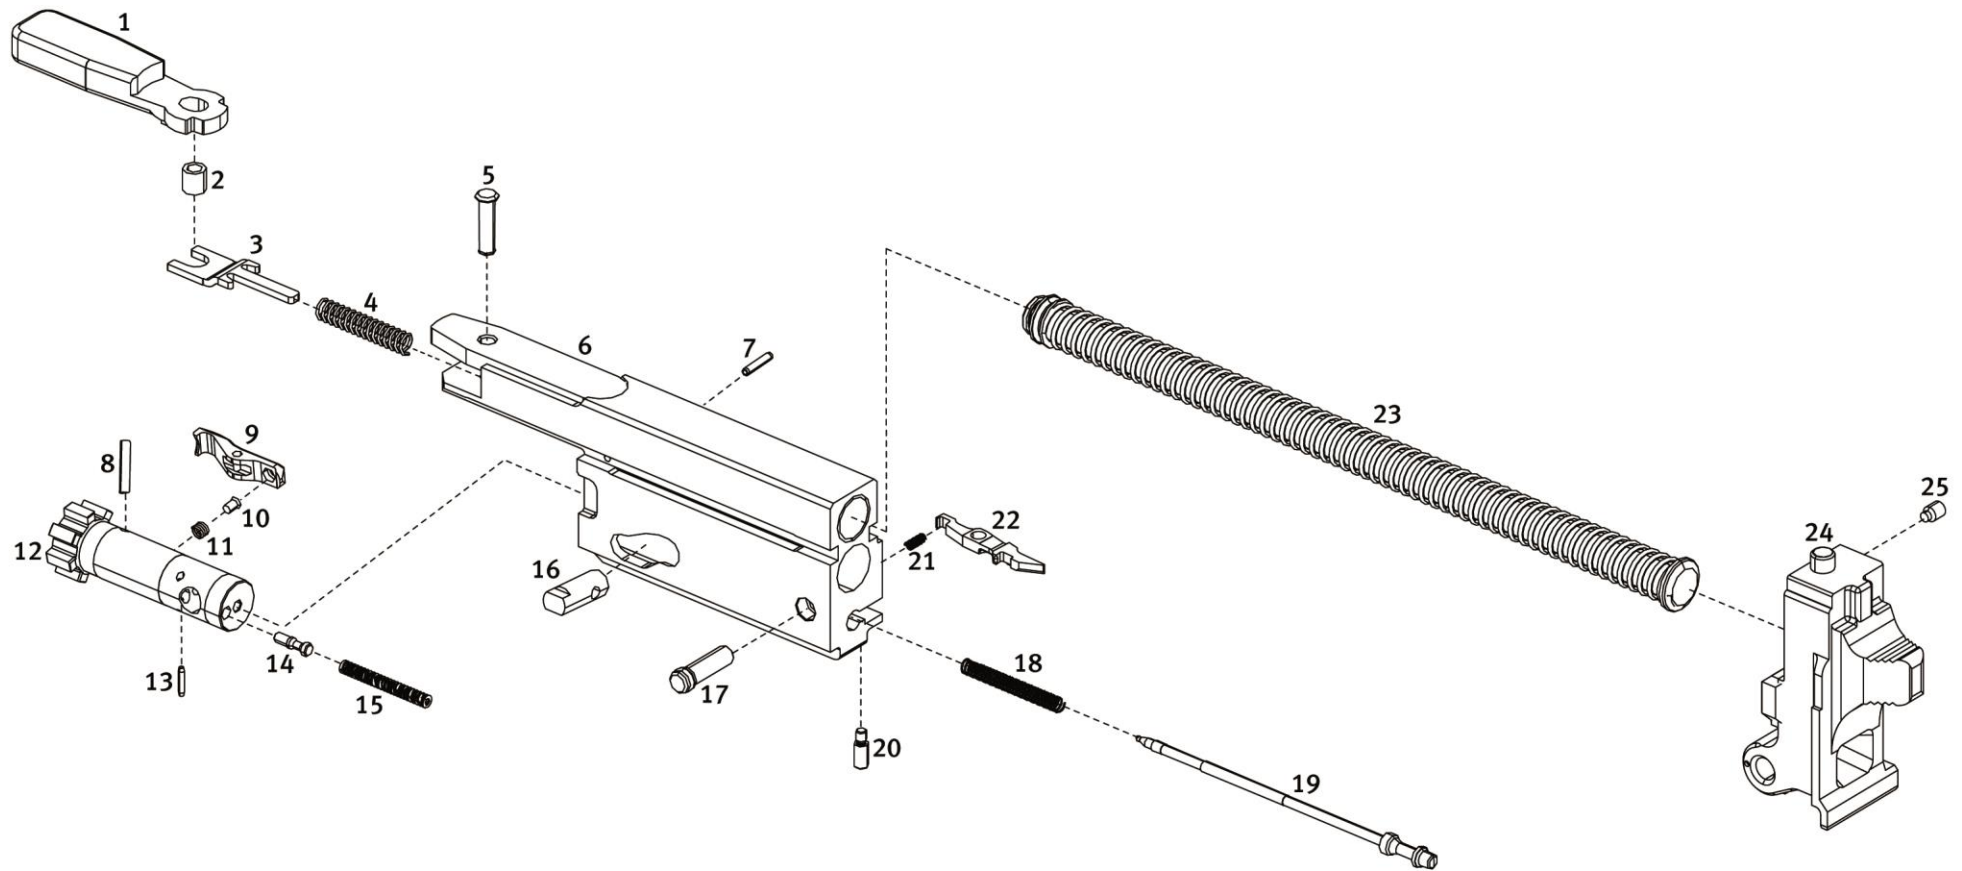

Semi-Automatic Rifle
HK243

Calibre
.223 Rem.

Bolt group with back plate , compl.

Spare Parts Catalogue
Heckler & Koch GmbH

Item	Designation	Ident.-No. "black"	Ident.-No. "RAL8000"	Comments
--	Bolt group with back plate, compl. (Item 1 - 25)	211417		
--	Bolt group, compl. (Item 1 - 22)	211408		
--	Bolt head carrier, compl. (Item 1 - 6)	211409		
1	Charging handle	205395		
2	Bushing for charging handle	205473		
3	Fork	205394		
4	Pressure spring for fork	205393		
5	Rivet	205210		
6	Bolt head carrier, welded	211410		
7	Clamping sleeve for recoil spring	928406		
--	Bolt head, compl. (Item 8 - 15)	211415		
8	Axle for extractor	214644		
9	Extractor	205406		
10	Rubber plug	214662		
11	Pressure spring for extractor	205407		
12	Bolt head	211416		
13	Clamping sleeve	928389		
14	Ejector	205408		
15	Pressure spring for ejector	205411		

Semi-Automatic Rifle
HK243

Calibre
.223 Rem.

Bolt group with back plate , compl.

Spare Parts Catalogue
Heckler & Koch GmbH