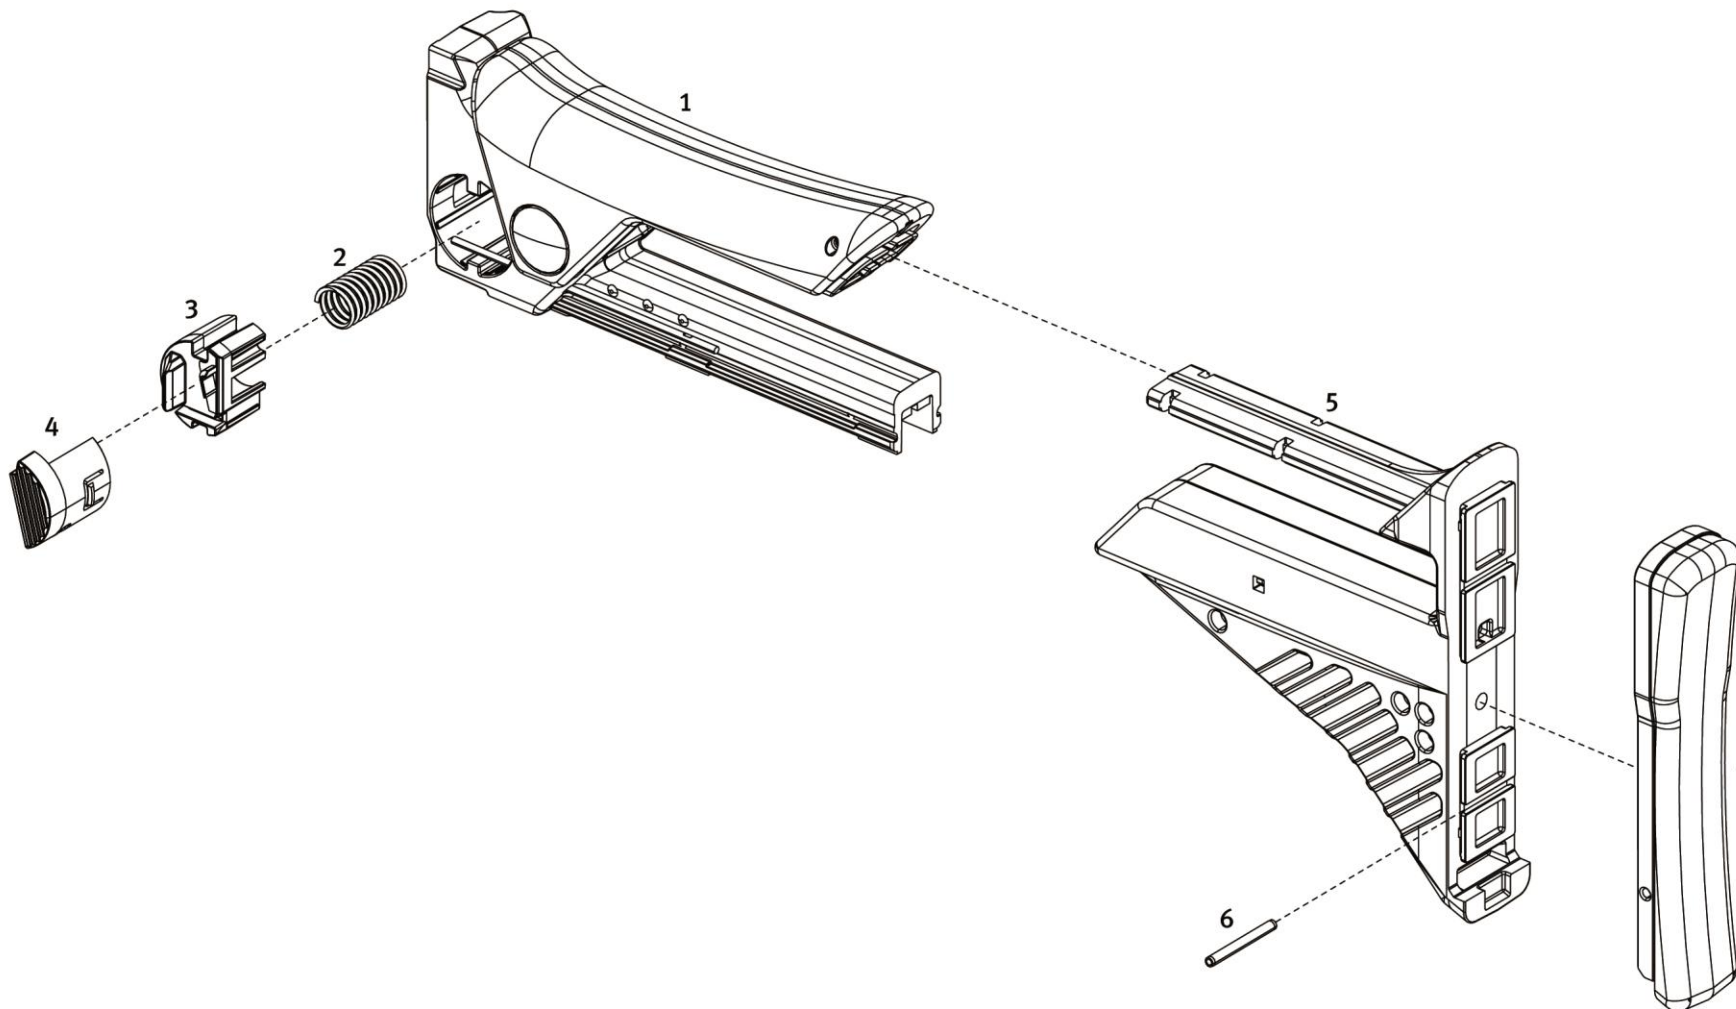

Semi-Automatic Rifle
HK243

Calibre
.223 Rem.

Adjustable buttstock, assembled

Spare Parts Catalogue
Heckler & Koch GmbH

Semi-Automatic Rifle HK243 Calibre .223 Rem.	Adjustable buttstock, assembled	 Spare Parts Catalogue Heckler & Koch GmbH

Item	Designation	Ident.-No. "black"	Ident.-No. "RAL8000"	Comments
--	Adjustable buttstock, assembled (Item 1 - 7)	211120	237902	
--	Guide for buttstock, compl. (Item 1 - 4)	211128	237905	
1	Guide for buttstock	211133	237907	
2	Pressure spring for unlocking button	219683		
3	Unlocking part	211131		
4	Pressure part	211132		
5	Buttstock, compl.	211121	237903	
6	Clamping sleeve for cap	967749		
7	Cap, concave	211146