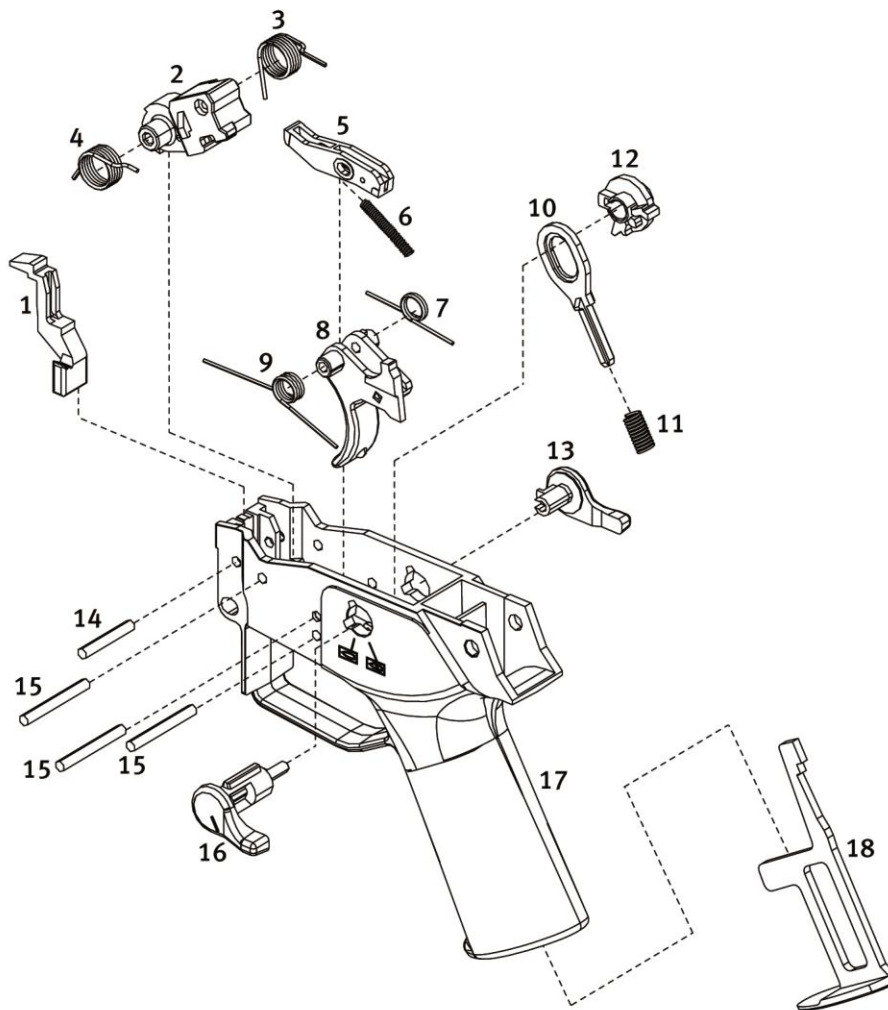

Semi-Automatic Rifle
HK243

Calibre
.223 Rem.

Pistol grip, compl.

Spare Parts Catalogue
Heckler & Koch GmbH

Semi-Automatic Rifle
HK243

Calibre
.223 Rem.

Pistol grip, compl.

Spare Parts Catalogue
Heckler & Koch GmbH

Item	Designation	Ident.-No. "black"	Ident.-No. "RAL8000"	Comments
--	Pistol grip, compl. (Item 1 - 18)	211412	237784	
1	Bolt catch, compl.	214879		
2	Hammer	214610		
3	Elbow spring for hammer, right	205429		
4	Elbow spring for hammer, left	205428		
5	Sear, compl.	205439		
6	Pressure spring for sear	205421		
7	Elbow spring for trigger, right	205422		
8	Trigger, compl.	205420		
9	Elbow spring for trigger, left	205466		
10	Index piece	205419		
11	Pressure spring for index piece	205418		
12	Indexing piece	217614		
13	Safety lever	205437		
14	Axle	205424		
15	Axle (3x)	205469		
16	Safety roller	205436		
17	Pistol grip	211413	237785	
18	Cover for pistol grip	205438