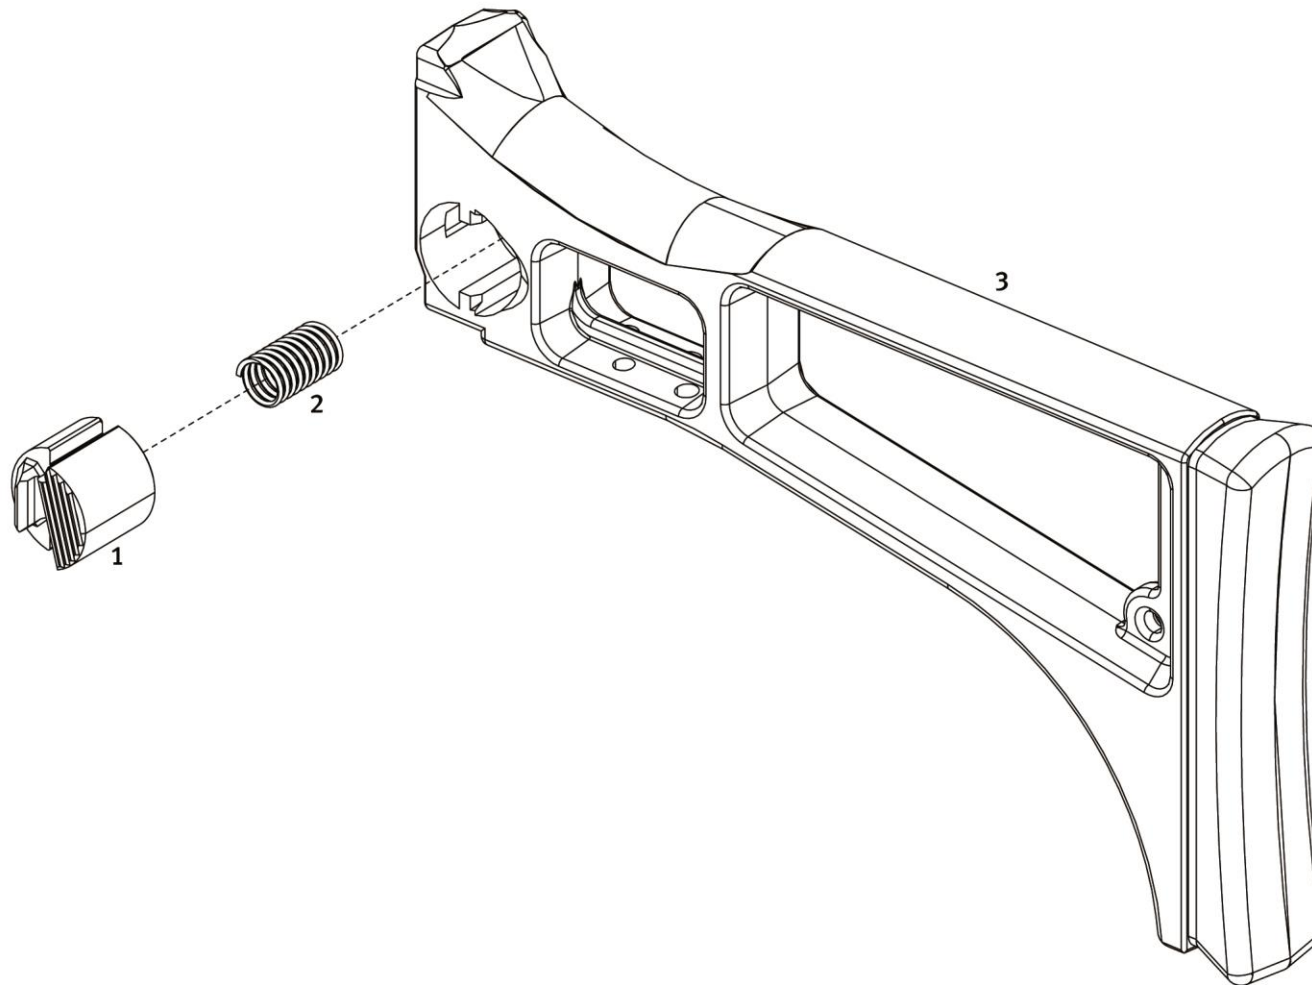

Semi-Automatic Rifle
HK243

Calibre
.223 Rem.

Buttstock, assembled

Spare Parts Catalogue
Heckler & Koch GmbH

Semi-Automatic Rifle HK243 Calibre .223 Rem.		Buttstock, assembled		 Spare Parts Catalogue Heckler & Koch GmbH
Item	Designation	Ident.-No. "black"	Ident.-No. "RAL8000"	Comments
--	Buttstock, assembled (Item 1 - 3)	205449	237788	
1	Unlocking button for buttstock	205454		
2	Pressure spring for unlocking button	205455		
3	Buttstock, compl.	214659	237789