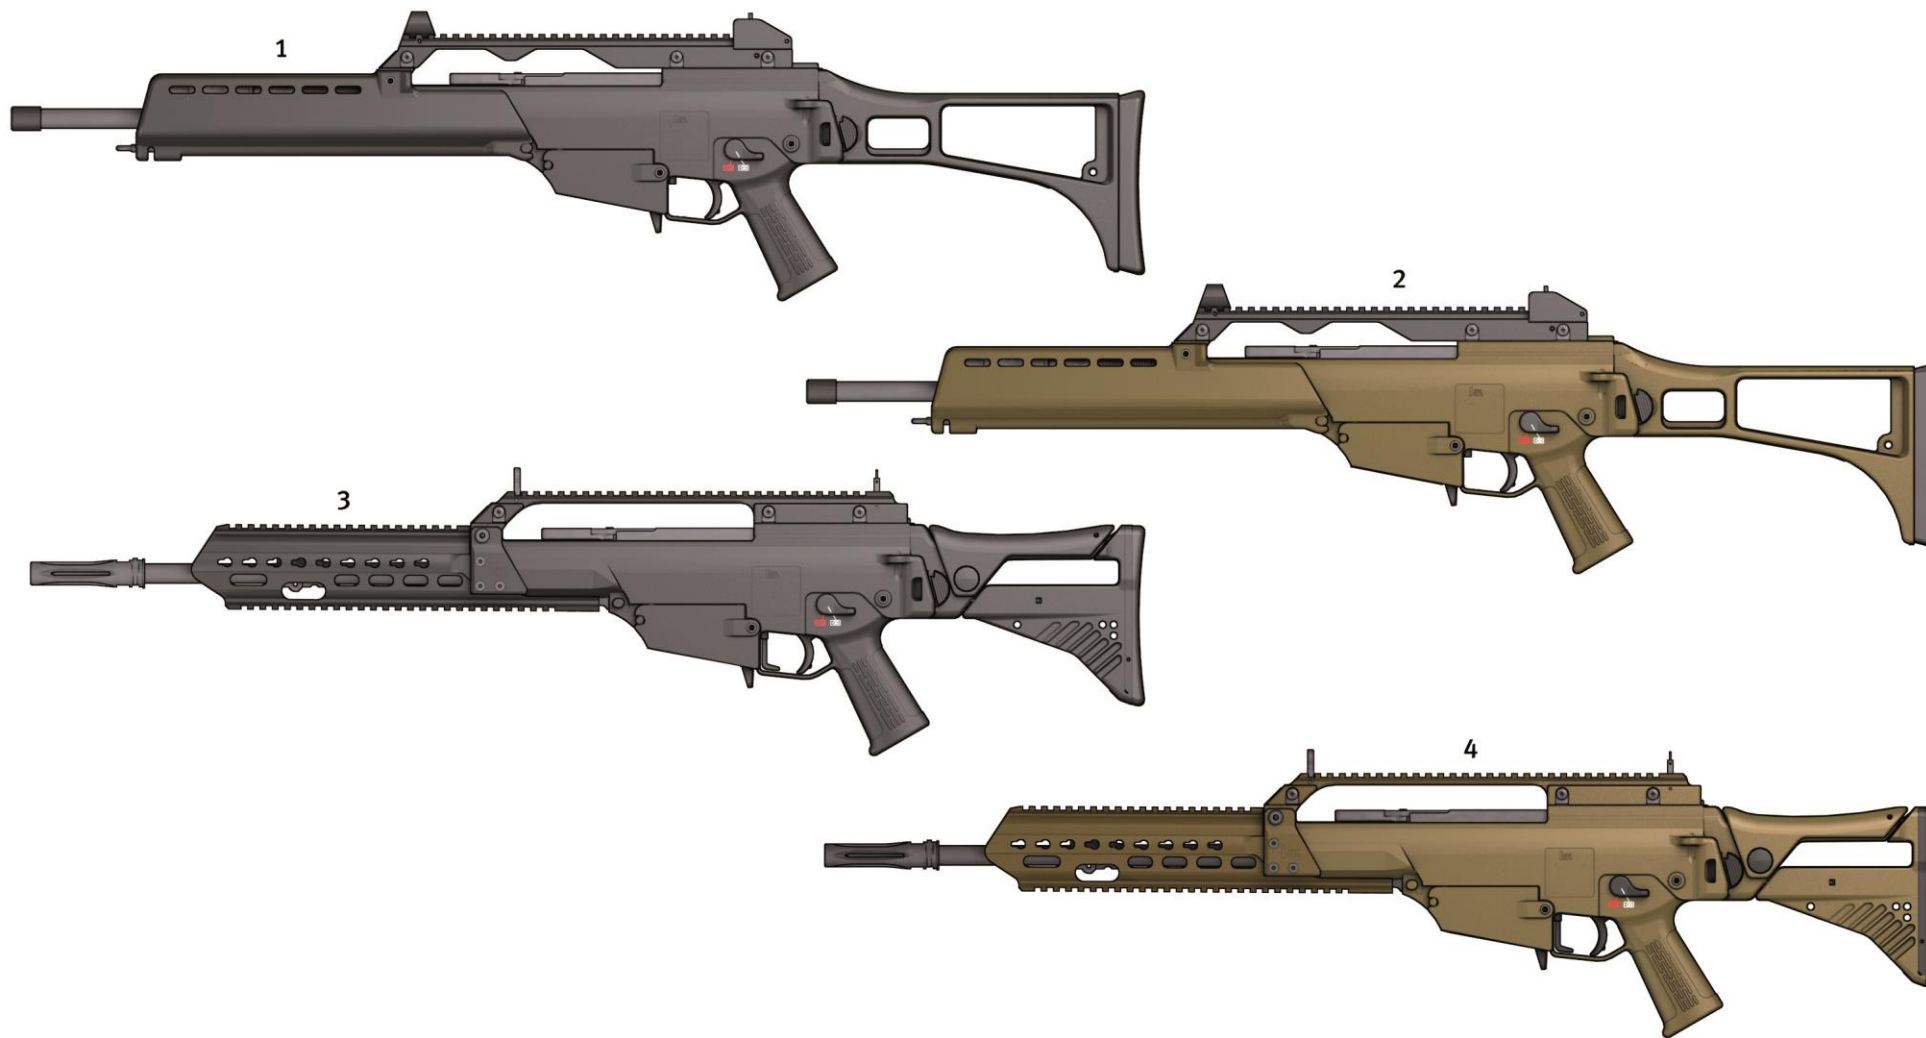

Semi-Automatic Rifle
HK243S SAR

Calibre
.223 Rem.

Overview of variants

Spare Parts Catalogue
Heckler & Koch GmbH

Semi-Automatic Rifle
HK243

Calibre
.223 Rem.

Overview of variants

Spare Parts Catalogue
Heckler & Koch GmbH

Item	Designation	Ident.-No. "black"	Ident.-No. "RAL8000"	Comments
1	HK243 S SAR Semi-Automatic Rifle "black"	211402	--	
2	HK243 S SAR Semi-Automatic Rifle "RAL8000 - green brown"	--	237781	
3	HK243 S TAR Semi-Automatic Rifle "black"	237932	--	
4	HK243 S TAR Semi-Automatic Rifle "RAL8000 - green brown"	--	237794